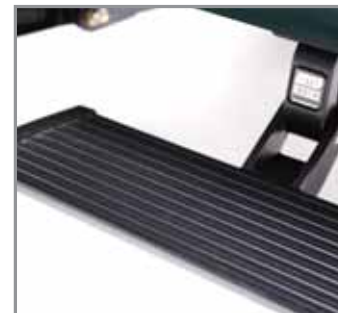

Power Steps