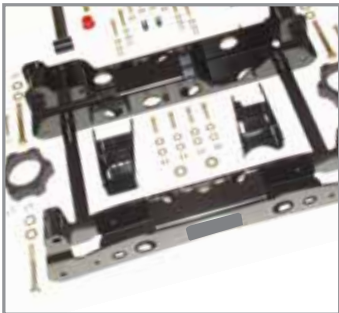

PERFORMANCE SERIES 4WD  
2008 CHEVROLET  
TAHOE

Vehicle shown w/ 18" wheel & tire package.

***dlsi***  
DEALER SERVICES INTERNATIONAL

17", 18" & 20" 6001 Chrome Wheels

17", 18" & 20" 6005 Chrome Wheels

17", 18" & 20" 6089 Chrome Wheels

Performance Pro Comp XT/AT Tires

Performance Pro Comp XTerrain Tires

Suspension System

Accu Pro Calibrator

Custom Billet Grille

Power Steps

Performance Cat-Back System

SUSPENSION SYSTEM

Fits up to 33" tall tires. Preserves OE geometry for easy alignment, zero bump steer, and optimal ride & handling. High-clearance aft braces for added strength while maximizing ground clearance.

CUSTOM WHEELS

Available Pro Comp 17", 18", & 20" Chrome finish alloys.

PERFORMANCE TIRES

Available 35" tires in various tread patterns.

ACCU PRO CALIBRATOR

Compact and easy to use, instantly corrects speedometer and odometer readings when using larger tires.